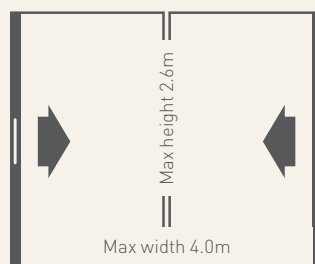

COLOURS & SIZES

Distinction screens can be finished in any RAL colour to match existing décor.

Single Panel

Double Panel

MESH

Distinction screens feature our fold-away pleated 18/16 mesh which provides insect protection and up to 55% solar shading.