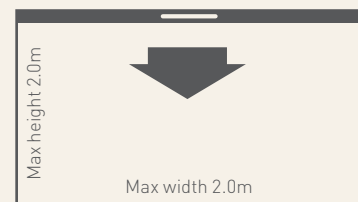

Phantom Screens (UK) Limited
23 King Street Industrial Estate,
Langtoft, Peterborough, PE6 9NF
www.phantom-screens.co.uk

© Phantom Screens (UK) Ltd 2015.
™ are trademarks of Phantom Mfg (Int'l) Ltd.
V2.001/15